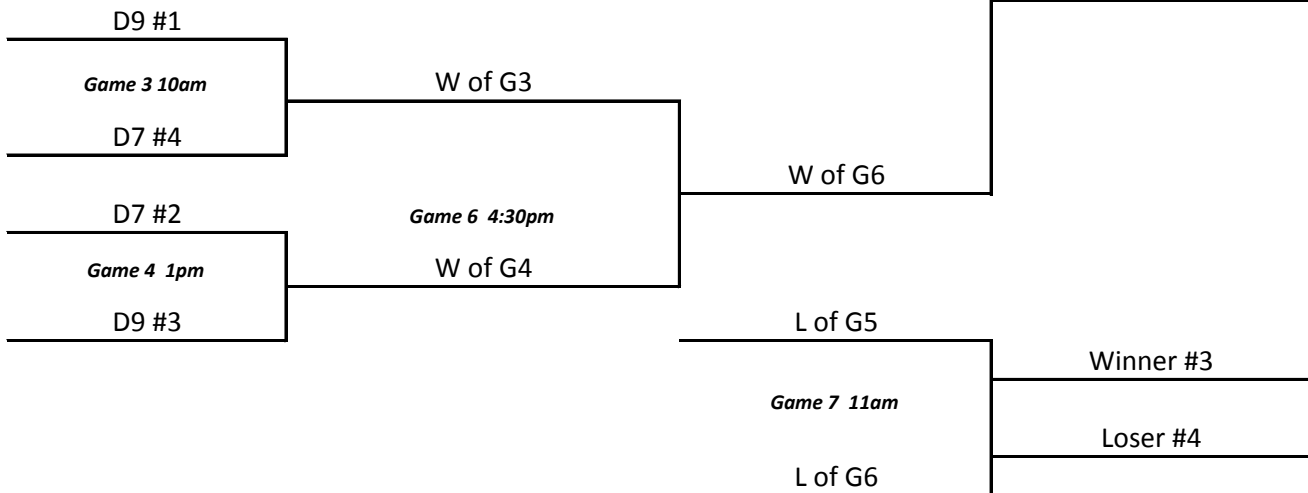

2015 District 5/6,7,9 Sub Regional Bracket

Tuesday, May 12 - Reardan, WA

Saturday, May 16th - U-High Spokane, WA

Seeding to State

Tuesday, May 12th - Ritzville, WA

Friday, May 15th - Medical Lake, WA