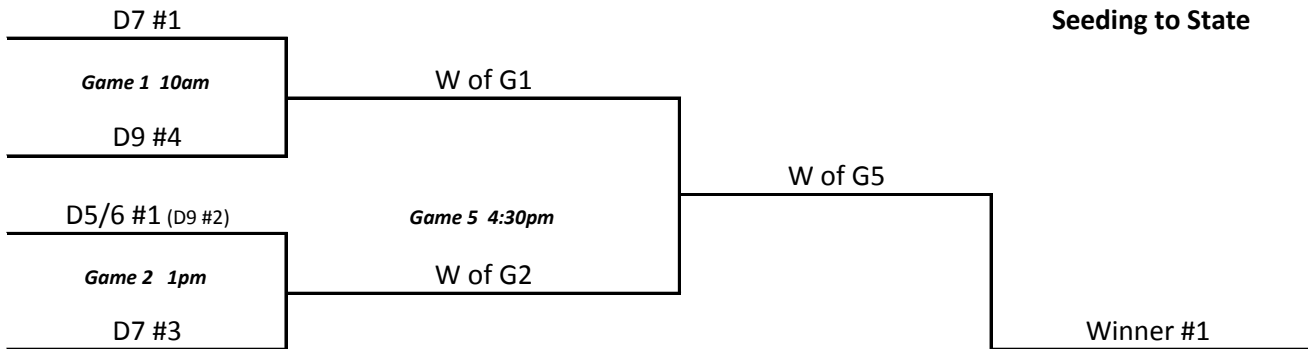

2015 District 5/6,7,9 Sub Regional Bracket

Tuesday, May 12 - Reardan, WA

Saturday, May 16th - U-High Spokane, WA

Seeding to State

Tuesday, May 12th - Ritzville, WA

Friday, May 15th - Medical Lake, WA